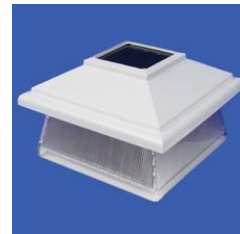

JRJ ALUM-FAB, INC.

CUSTOM ALUMINUM HANDRAILS

JRJ Alum-Fab's **aluminum hand rails** are custom built from heavy duty, thick wall, marine-grade extruded aluminum, offering incredible strength and durability. Unlike wood that can deteriorate or steel that can rust, our handrail products offer a **virtually maintenance free long life.**

Handrail with handicap access rail

For new construction or remodeling!

Available Post Caps

White baked-on enamel finish

Residential porch handrails

Every project is custom-fitted to a particular setting so we don't attempt to give pricing in our Brochure.

Contact us to discuss your project and provide a free estimate.

JRJ ALUM FAB, INC.
3650 BARATARIA BLVD.
MARRERO, LA 70072
(504) 341-7412
(504) 340-0764 FAX

Federation Post Cap

Galaxy Solar Post Cap

Galaxy Comet Solar Post Cap

Galaxy Solar Wedge Accent Lights

Painted top rail.